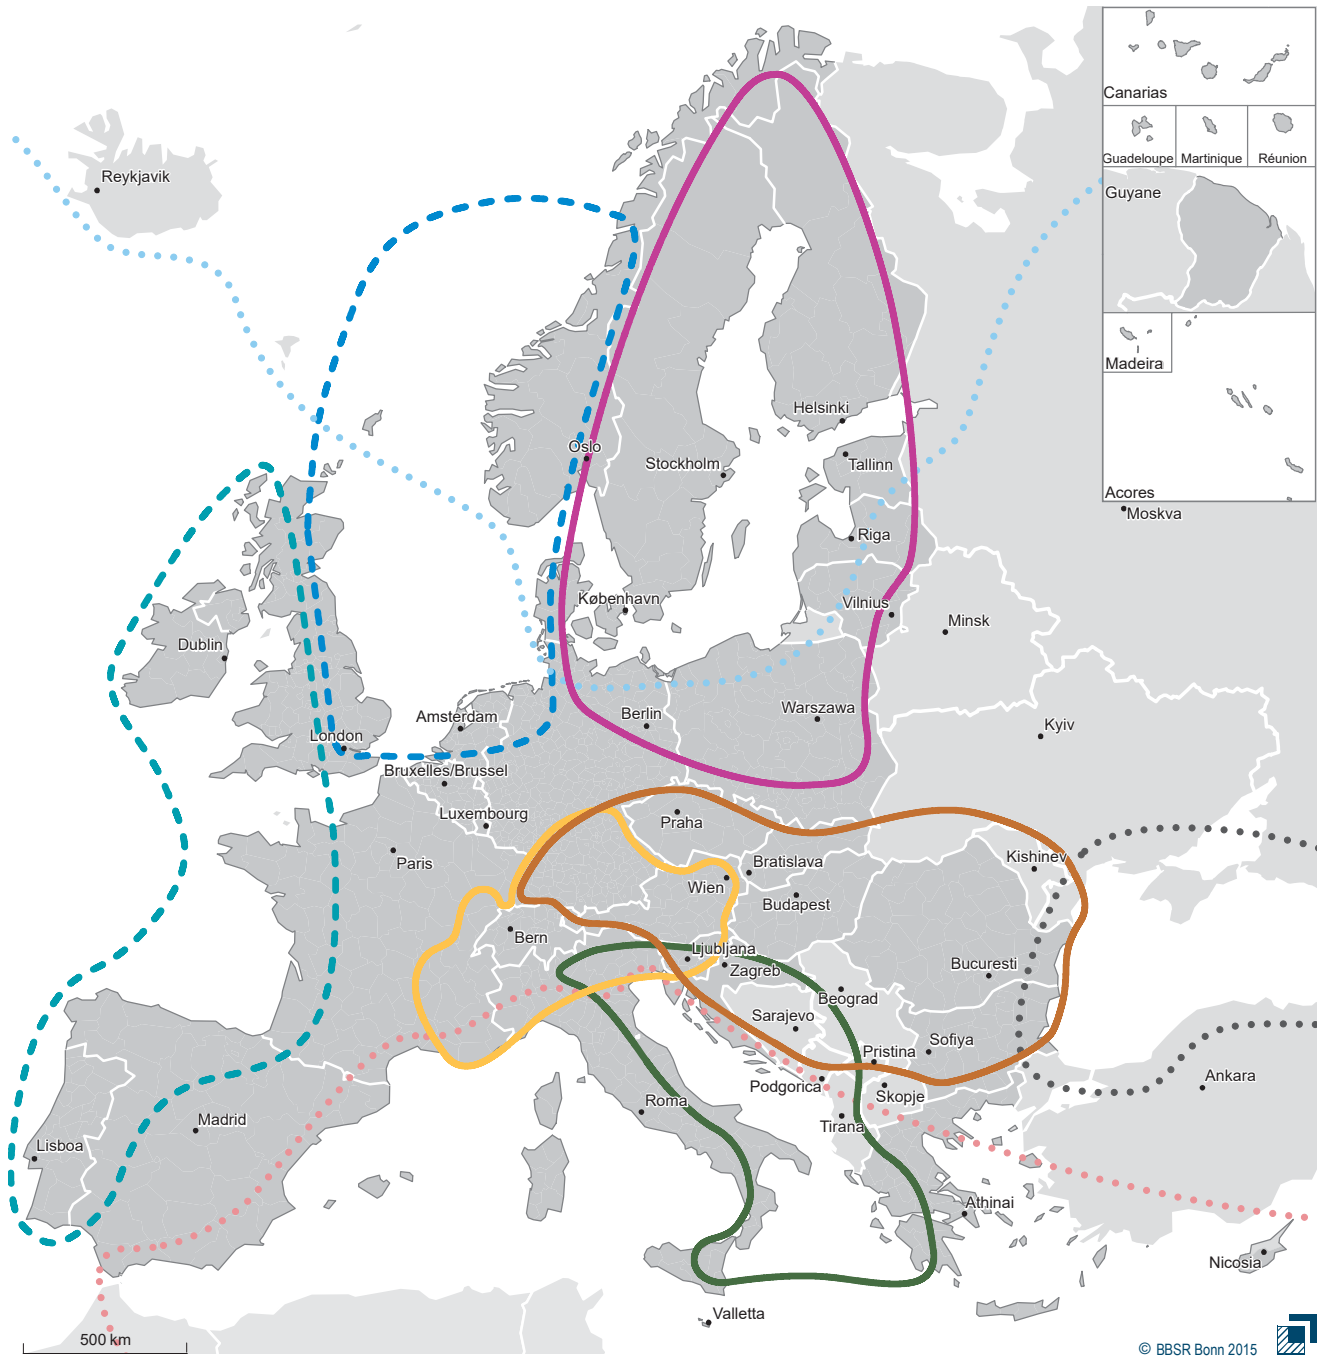

# Macro-regional strategy areas

## Core areas of macro-regional strategies

### EU strategies of new type

- Danube Region Strategy
- Baltic Sea Region Strategy
- Alpine Region Strategy
- Adriatic and Ionian Region Strategy

Core areas of macro-regional strategies are schematically displayed and do not match actual borders.